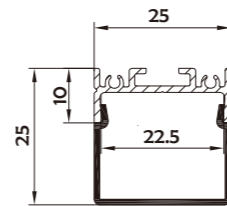

HL-A013-1

Material	AL6063+PC
Surface	Anodized/Painting
Lighting source width	20mm
Length	4m/max
Application	For offices, conference rooms, supermarkets, home lighting, etc.

• Optional cover

I Structure image