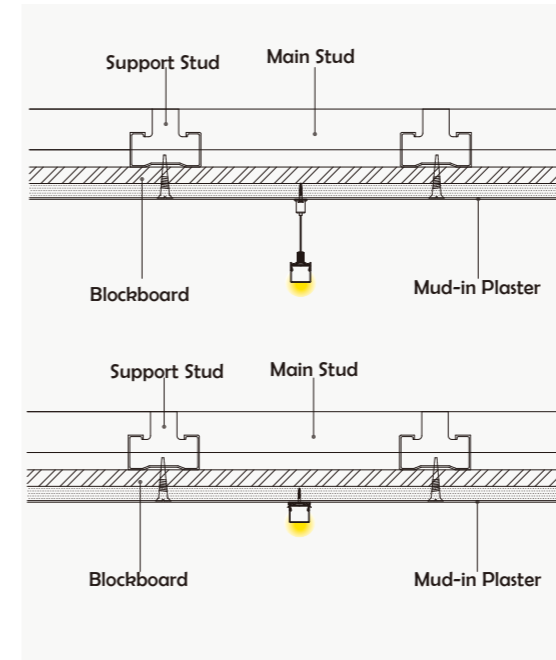

HL-A013-1

Material	AL6063+PC
Surface	Anodized/Painting
Lighting source width	20mm
Length	4m/max
Application	For offices, conference rooms, supermarkets, home lighting, etc.

• Optional cover

I Structure image

I Effect image