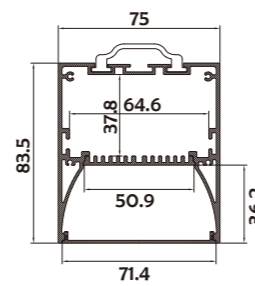

HL-A007

Material	AL6063+PC
Surface	Anodized/Painting
Lighting source width	50mm
Length	4m/max
Application	For offices, conference rooms, supermarkets, home lighting, etc.

• Optional cover

I Structure image