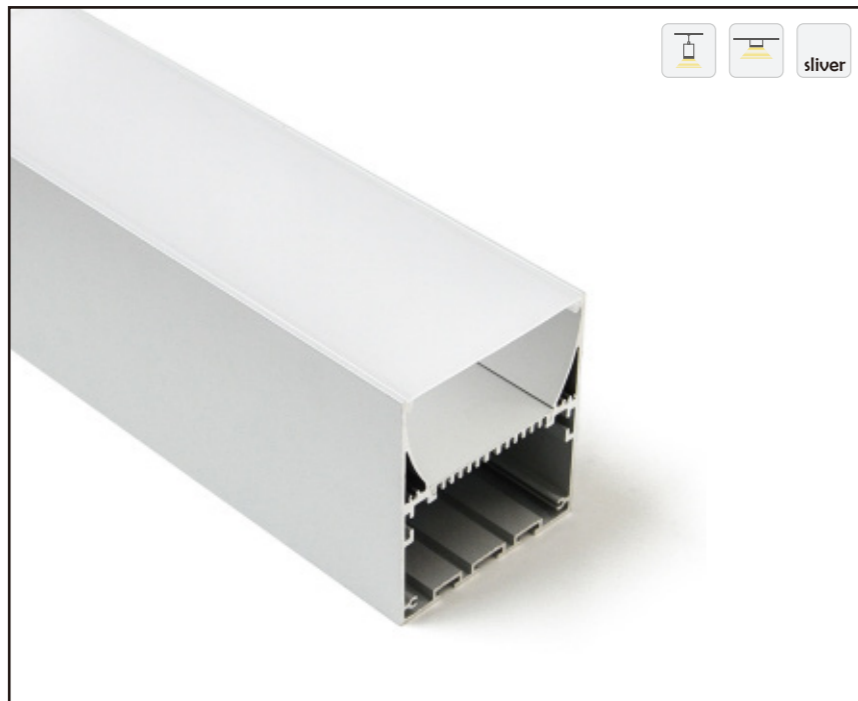

HL-A007

Material	AL6063+PC
Surface	Anodized/Painting
Lighting source width	50mm
Length	4m/max
Application	For offices, conference rooms, supermarkets, home lighting, etc.

• Optional cover

I Structure image

I Effect image