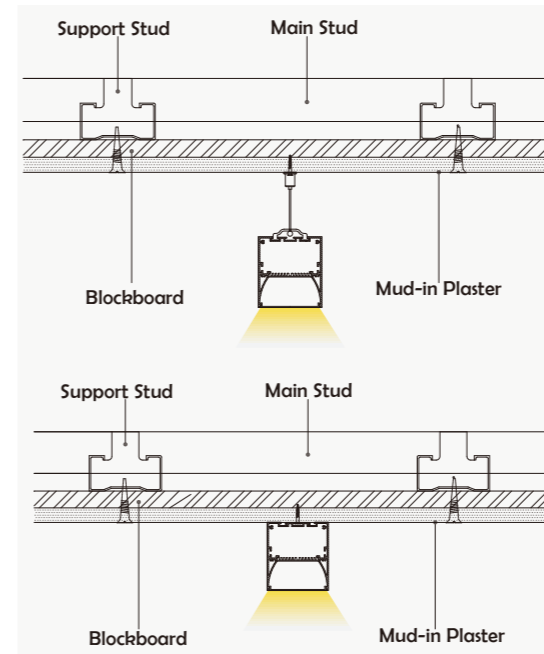

HL-A007

Material	AL6063+PC
Surface	Anodized/Painting
Lighting source width	50mm
Length	4m/max
Application	For offices, conference rooms, supermarkets, home lighting, etc.

• Optional cover

I Structure image

I Effect image